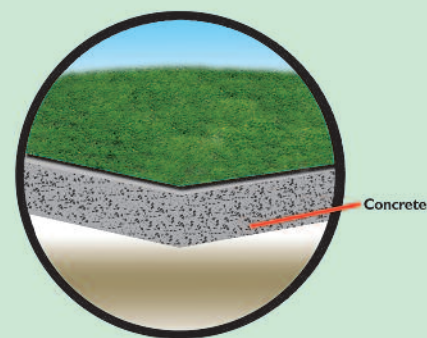

Eagleturf has three types of cricket wickets, as well as indoor centre surrounds, field areas, and outdoor full size synthetic surround in-filled turf that can also be used for football and other sports.

## Eagleturf Cricket Pitches & Surrounds

1. Eagleturf Supertest - made of 12mm straight Thiolon fibre and with polyurethane backing, Eagleturf Supertest was laid at ICC headquarters.
2. Eagleturf Shield - this 9mm straight Thiolon fibre product was used for the ICC headquarters' outdoor batting nets.
3. Eagleturf Superspin - a 9mm curly monofilament surface designed by spin bowlers for spin bowlers!
4. Eagleturf AquaStadia LSR - an FIH-approved surface normally used for hockey pitches, it is also used for indoor training centres as it is a hardwearing surround product ideal for bowler run-up areas.
5. Eagleturf MF 60 - in-filled with sand and a layer of eco-cool rubber that meets the requirements of FIFA 1 star, Eagleturf MF 60 makes for a fantastic cricket outfield or ground surround surface. Eagleturf MF 60 is in-filled with sand and a layer of eco-cool rubber.

*Eagleturf Supertest*  
12mm straight pile for a fast, bouncy "WACA" pitch

*Eagleturf Shield*  
9mm straight pile for an all-round surface

*Eagleturf Superspin*  
Eagleturf Superspin - 9mm kdk, turning wicket with good bounce