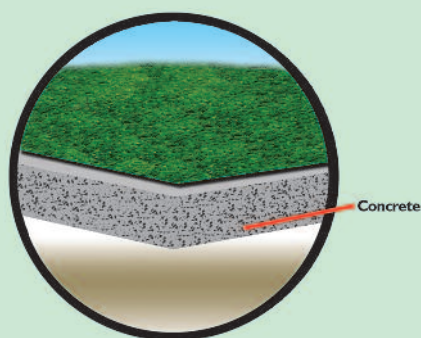

Eagleturf has three types of cricket wickets, as well as indoor centre surrounds, field areas, and outdoor full size synthetic surround in-filled turf that can also be used for football and other sports.

Eagleturf MF60 for field surrounds

Eagleturf Shield for batting nets

Eagleturf Supertest at ICC Headquarters

## Eagleturf Cricket Pitches & Surrounds

1. Eagleturf Supertest - made of 12mm straight Thiolon fibre and with polyurethane backing, Eagleturf Supertest was laid at ICC headquarters.
2. Eagleturf Shield - this 9mm straight Thiolon fibre product was used for the ICC headquarters' outdoor batting nets.
3. Eagleturf Superspin - a 9mm curly monofilament surface designed by spin bowlers for spin bowlers!
4. Eagleturf AquaStadia LSR - an FIH-approved surface normally used for hockey pitches, it is also used for indoor training centres as it is a hardwearing surround product ideal for bowler run-up areas.
5. Eagleturf MF 60 - in-filled with sand and a layer of eco-cool rubber that meets the requirements of FIFA 1 star, Eagleturf MF 60 makes for a fantastic cricket outfield or ground surround surface. Eagleturf MF 60 is in-filled with sand and a layer of eco-cool rubber.

*Eagleturf Supertest*  
12mm straight pile for a fast, bouncy "WACA" pitch

*Eagleturf Shield*  
9mm straight pile for an all-round surface

*Eagleturf Superspin*  
Eagleturf Superspin - 9mm kdk, turning wicket with good bounce