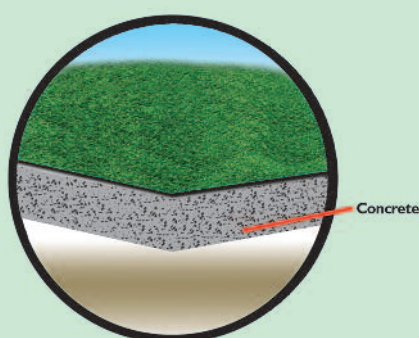

Eagleturf has three types of cricket wickets, as well as indoor centre surrounds, field areas, and outdoor full size synthetic surround in-filled turf that can also be used for football and other sports.

Eagleturf MF60 for field surrounds

Eagleturf Shield for batting nets

Eagleturf Supertest at ICC Headquarters

## Eagleturf Cricket Pitches & Surrounds

1. Eagleturf Supertest - made of 12mm straight Thiolon fibre and with polyurethane backing, Eagleturf Supertest was laid at ICC headquarters.
2. Eagleturf Shield - this 9mm straight Thiolon fibre product was used for the ICC headquarters' outdoor batting nets.
3. Eagleturf Superspin - a 9mm curly monofilament surface designed by spin bowlers for spin bowlers!
4. Eagleturf AquaStadia LSR - an FIH-approved surface normally used for hockey pitches, it is also used for indoor training centres as it is a hardwearing surround product ideal for bowler run-up areas.
5. Eagleturf MF 60 - in-filled with sand and a layer of eco-cool rubber that meets the requirements of FIFA 1 star, Eagleturf MF 60 makes for a fantastic cricket outfield or ground surround surface. Eagleturf MF 60 is in-filled with sand and a layer of eco-cool rubber.

*Eagleturf Supertest*  
12mm straight pile for a fast, bouncy "WACA" pitch

*Eagleturf Shield*  
9mm straight pile for an all-round surface

*Eagleturf Superspin*  
Eagleturf Superspin - 9mm kdk, turning wicket with good bounce