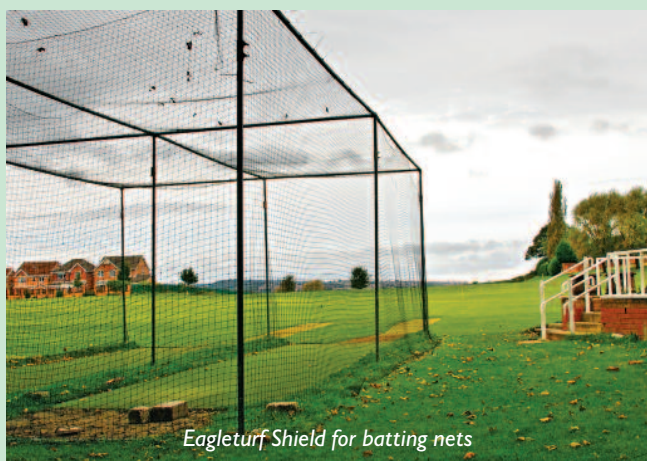

Eagleturf Shield for batting nets